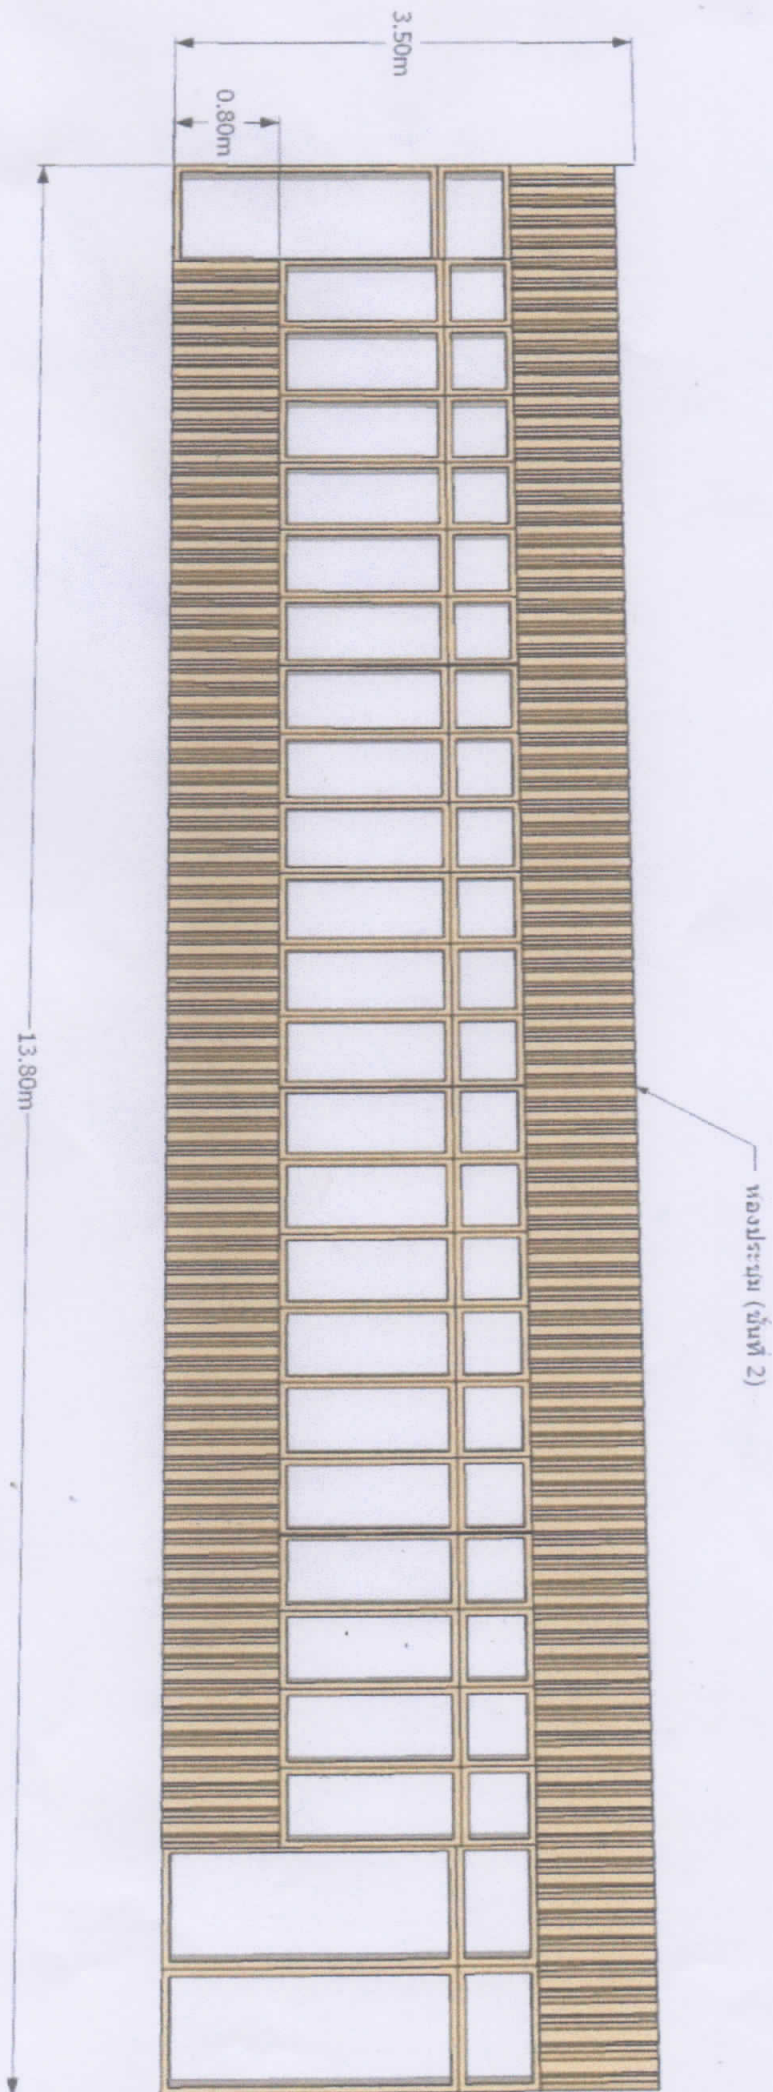

Handwritten notes in blue ink:

↙

↔

Om

Handwritten notes and a signature in blue ink, including a stylized signature and some illegible markings.

Handwritten notes and a signature:

↙

↘

Qm

מסגרת פלדה

4.50m

1.20m

Handwritten notes and arrows in blue ink.