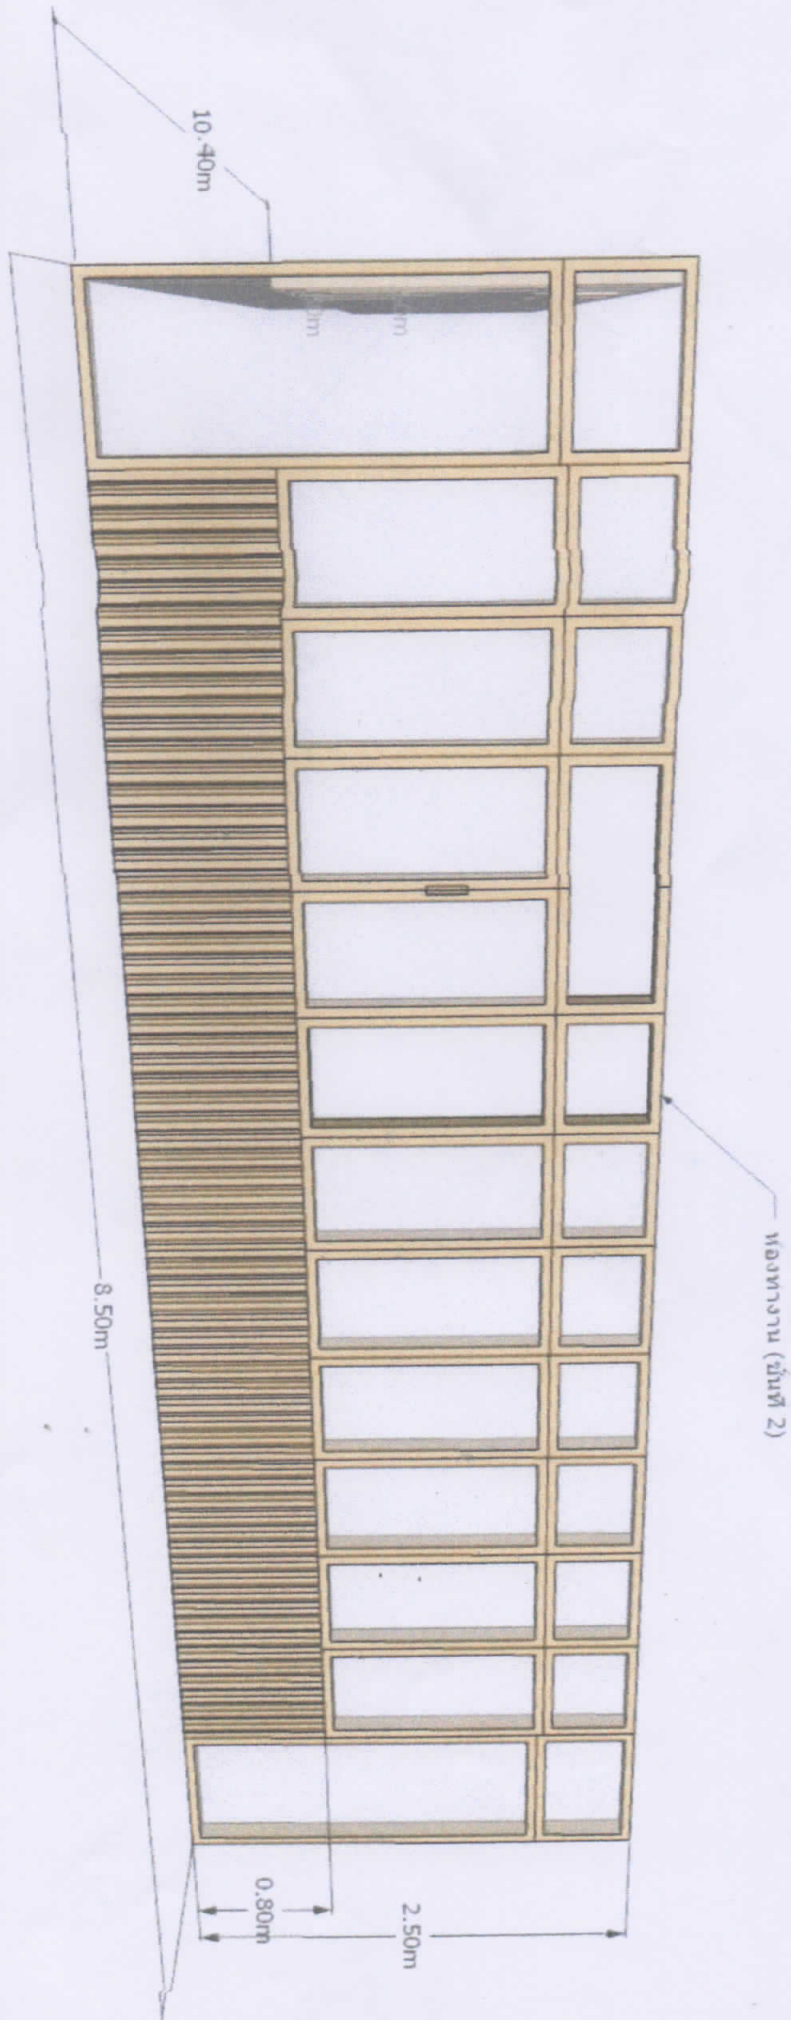

Handwritten notes in blue ink:

↙

↔

Om

Handwritten notes and a signature in blue ink, including a stylized signature and some illegible markings.

Handwritten notes and a signature:

↙

↘

Qm

מסגרת פלדה

4.50m

1.20m

Handwritten notes and arrows in blue ink.