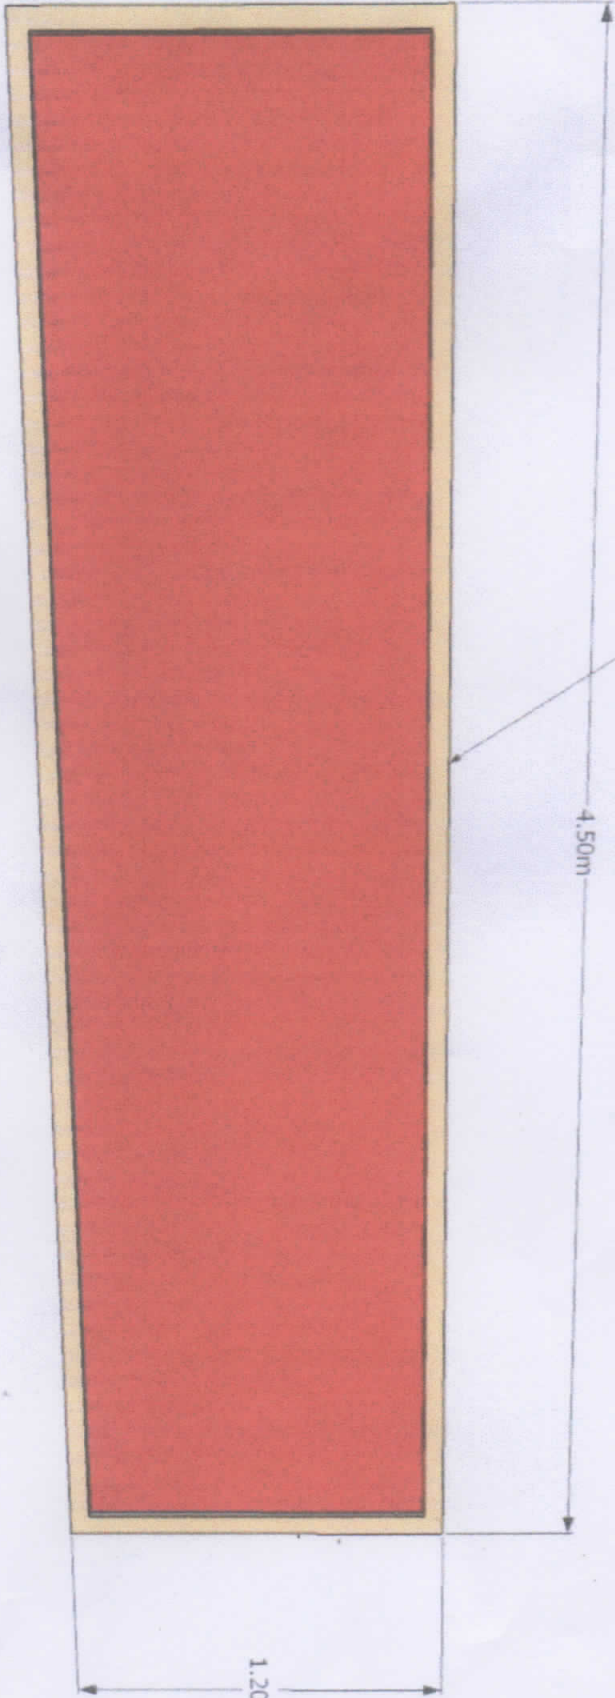

Handwritten notes in blue ink:

↙

↔

Om

Handwritten notes and a signature in blue ink, including a stylized signature and some illegible markings.

Handwritten notes and a signature:

↙

↘

Qm

מסגרת פלדה

4.50m

1.20m

Handwritten notes and arrows in blue ink.